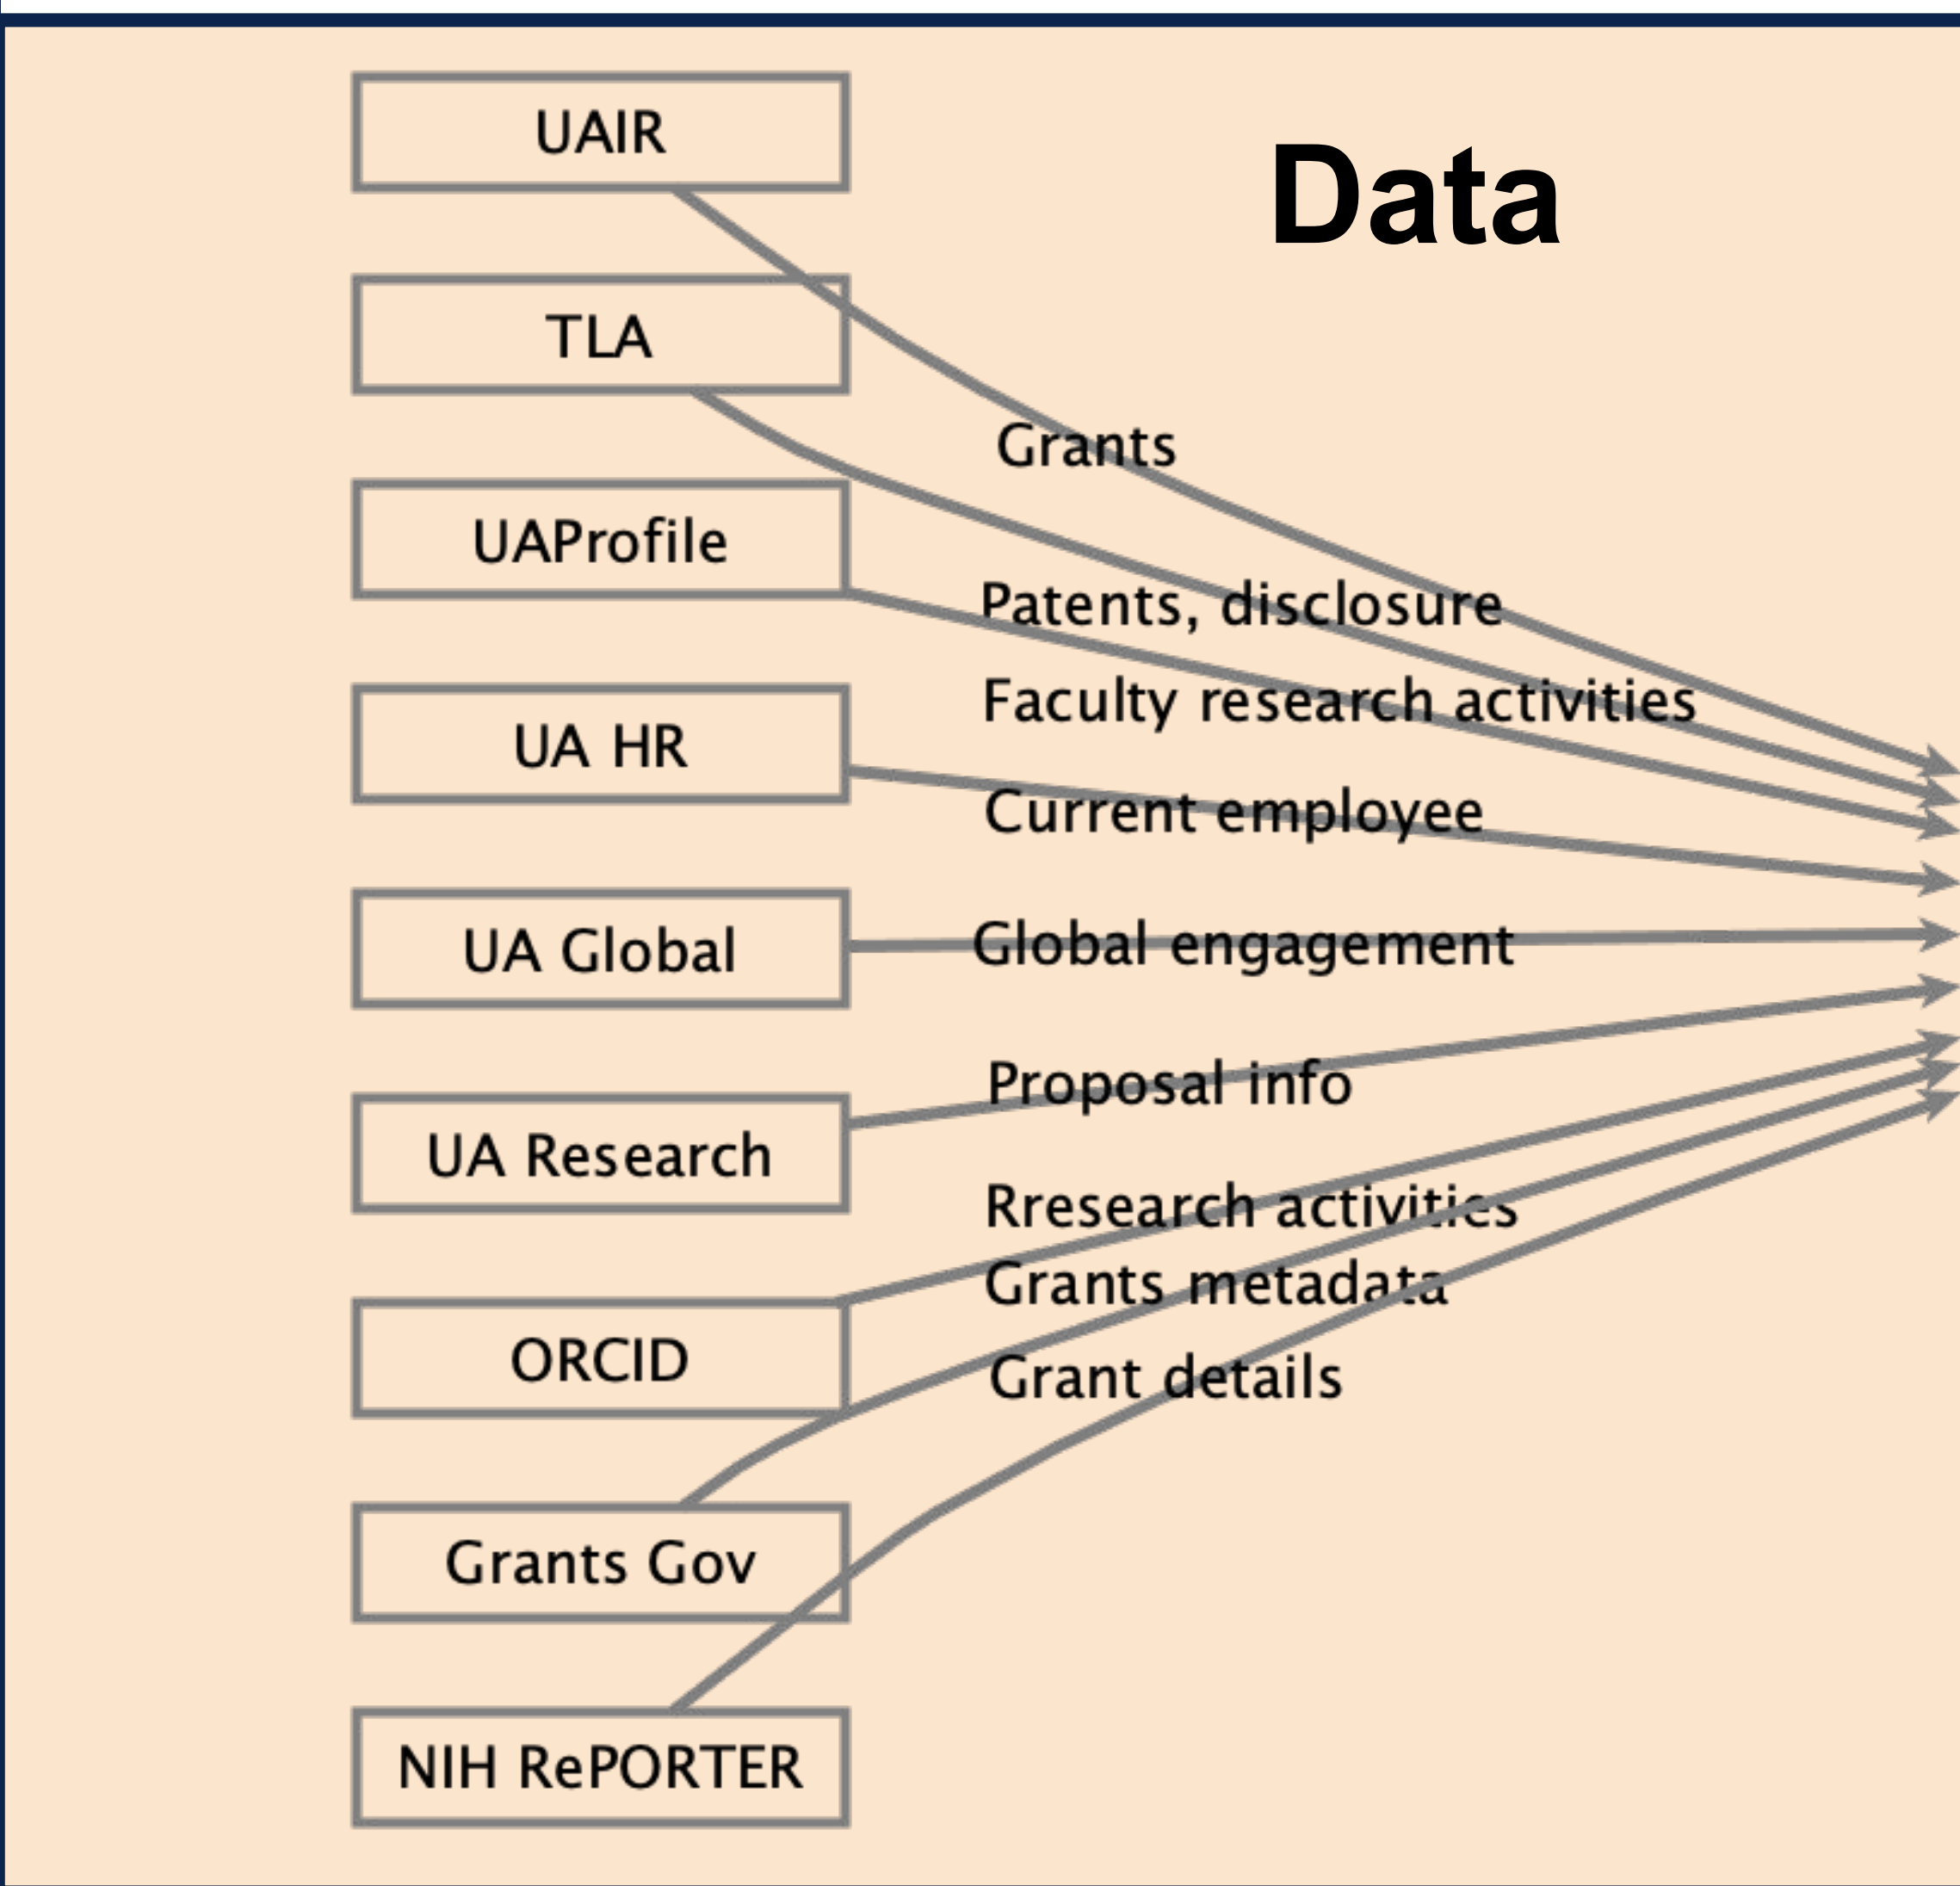

# Institutional Knowledge Map (KMAP.arizona.edu)

KMAP Team | Research, Innovation and Impact (RII)

**KMAP** helps students, faculty members, researchers, and administrators to explore the university's knowledge landscape.

### Interactive Interface

**Find researchers whose interests match technical texts:**

- Filter based on college and position
- Supports long text, keywords, call for papers, etc.

### Researcher connection to geo-locations

- Select type of research activities
- Select location to see relevant UA researchers

### Department

**Explore internal collaboration of dept**

- Display all researchers of a department in a *country*
- Summary of the department